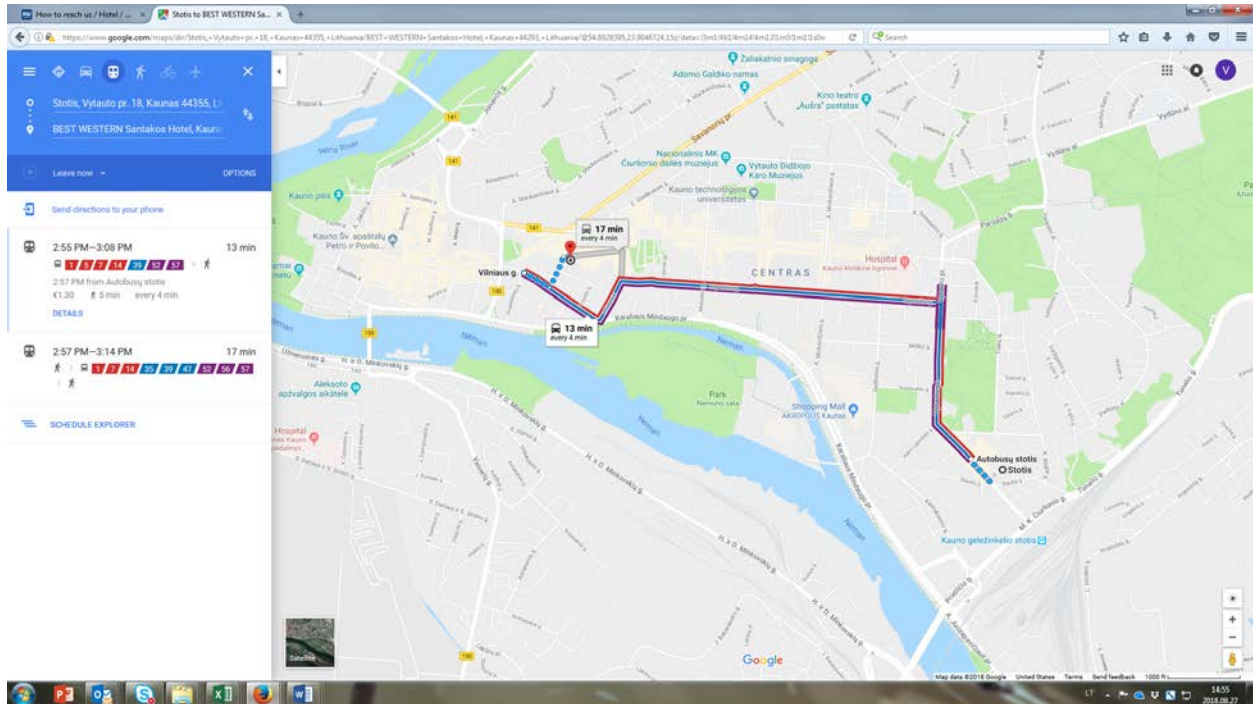

The address of Santaka hotel: J. Gruodžio g. 21

- a) **Going from bus station** take public transport at **Bus station stop**.

Trolleybus: **1, 5, 7, 14**

Bus: **35, 39, 47**

- b) **Going from train station** take public transport Geležinkelio stotis stop: