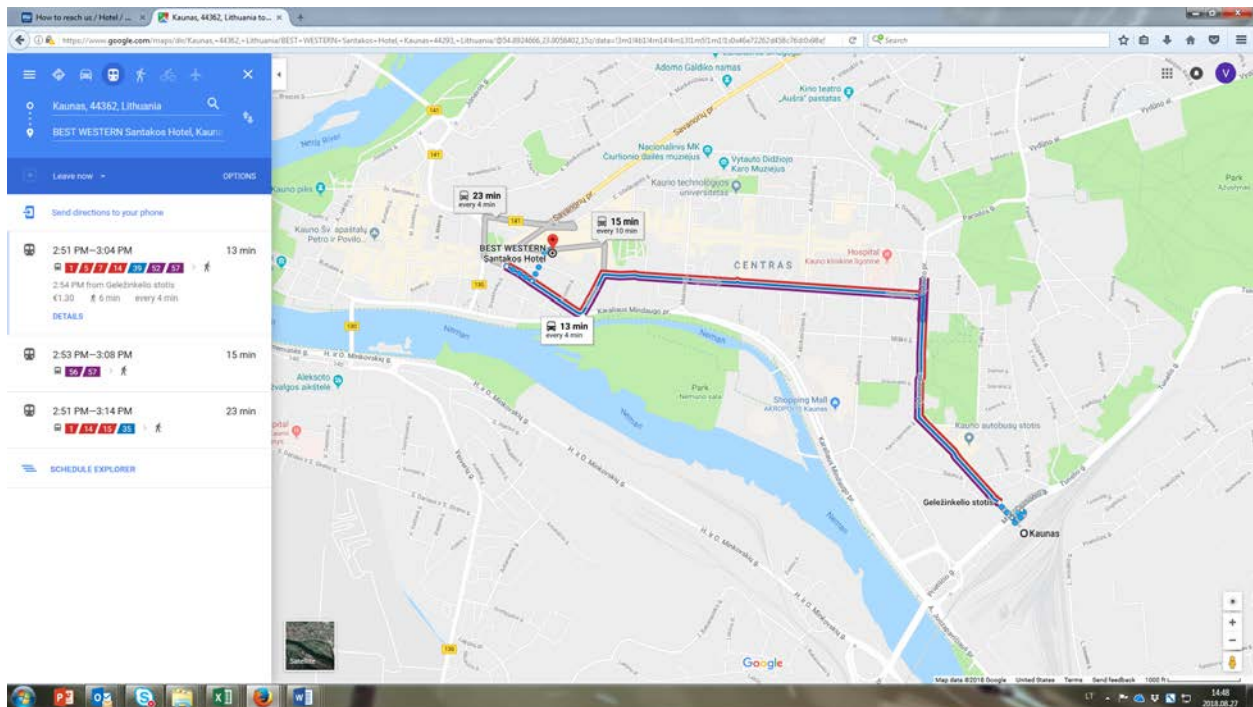

The address of Santaka hotel: J. Gruodžio g. 21

- a) **Going from bus station** take public transport at **Bus station stop**.

Trolleybus: **1, 5, 7, 14**

Bus: **35, 39, 47**

- b) **Going from train station** take public transport Geležinkelio stotis stop: